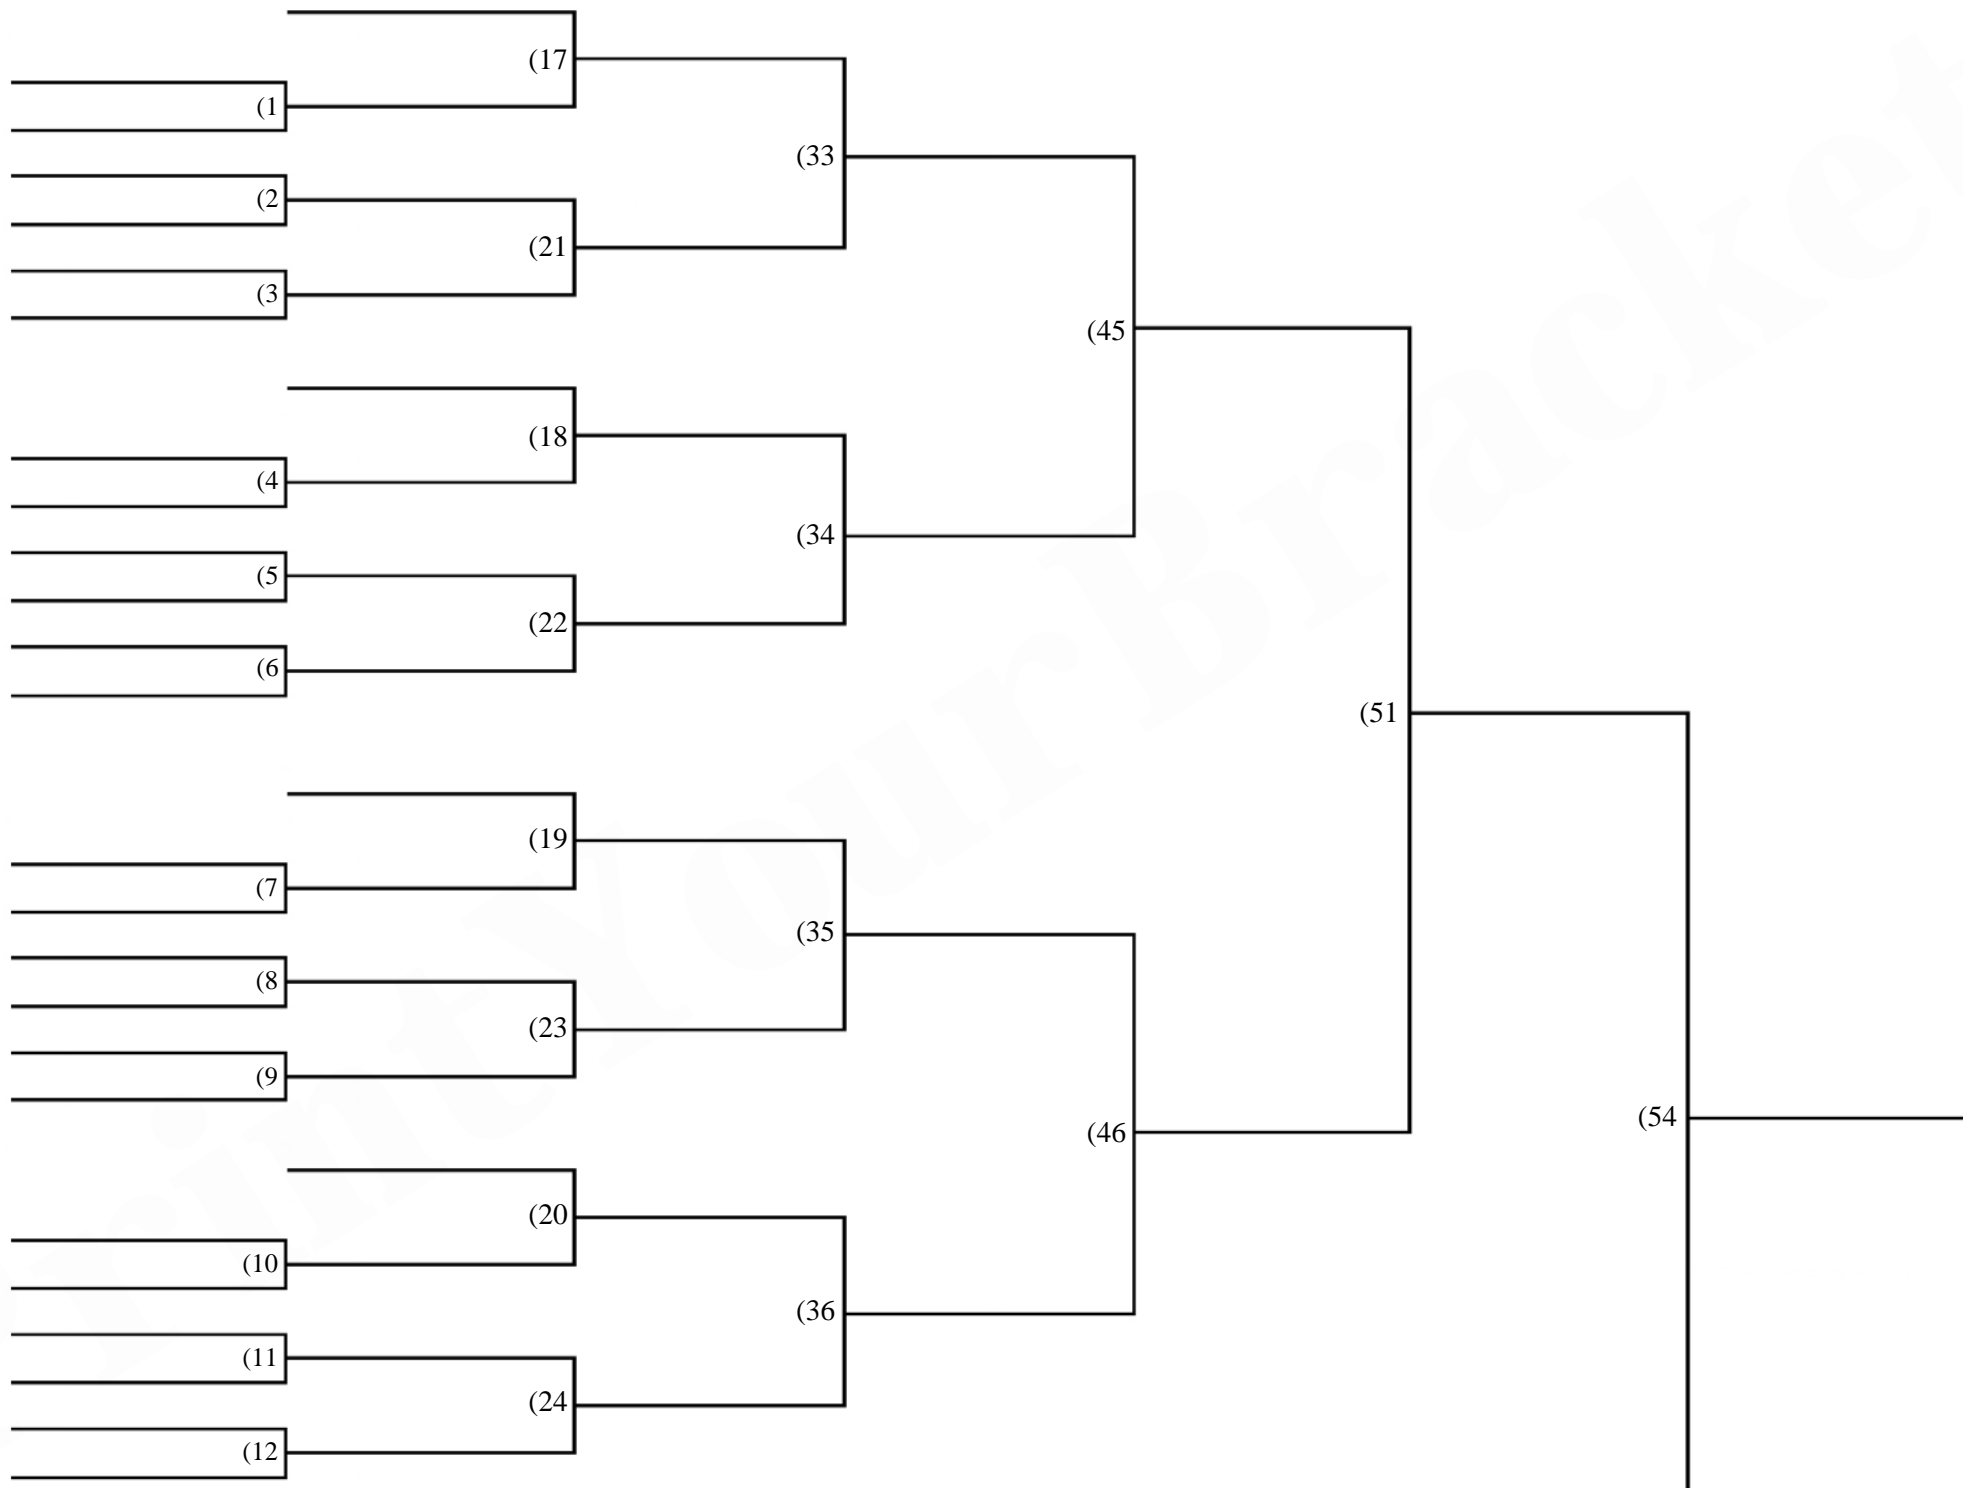

28 Team Double Elimination

Loser's Bracket